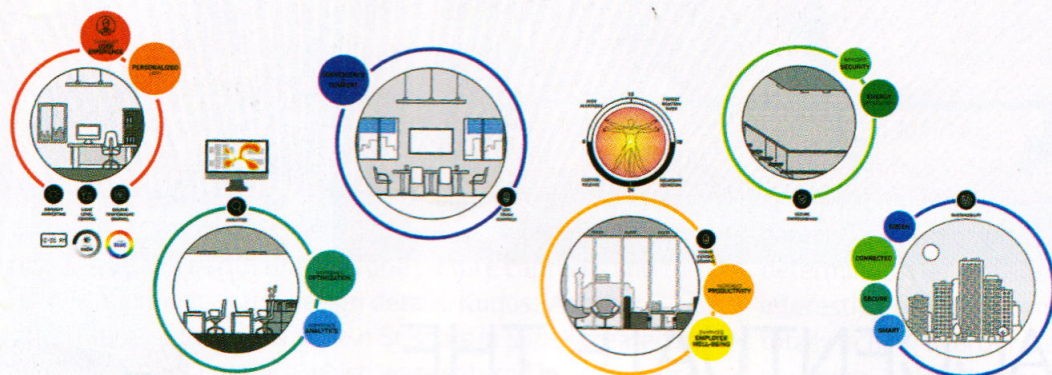

Better Interiors Magazine

Wipro Lighting's Internet of Lighting

Wipro Lighting's Internet of Lighting

AT A RECENTLY ORGANIZED

Light Show in Mumbai, Wipro Lighting unveiled its Internet of Lighting (IoL) solutions for smart and connected indoor and outdoor lighting. The brand collaborated with leading global technology companies like Cisco for Power over Ethernet (PoE) based lighting

solutions, and is also offering Human Centric Lighting solutions for new age workspaces. These collaborations enhance user experience and deliver the desired outcome — be it energy saving, or improving workspace productivity, and enhanced employee well-being. Wipro has also tied up with